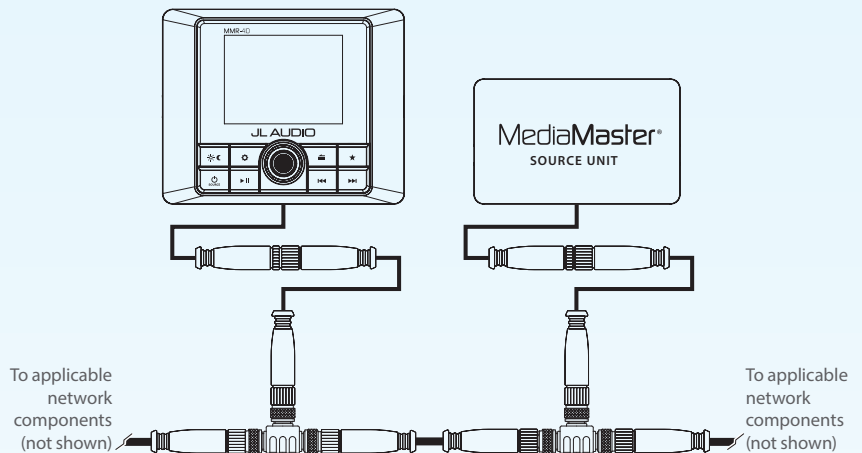

#3 Two options for control via NMEA 2000® protocol

- NMEA 2000® Certified - MediaMaster® remote command functionality via:
  - Your vessel's NMEA 2000® network using applicable network cables and connectors (sold separately)