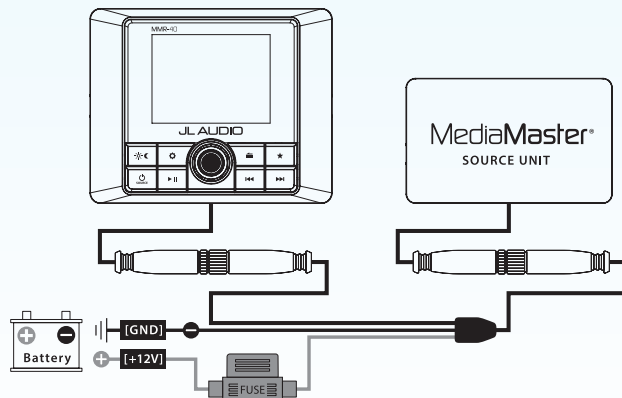

- MMC-PN2K Powered Network Cables (sold separately) to create your own isolated, stand-alone network.